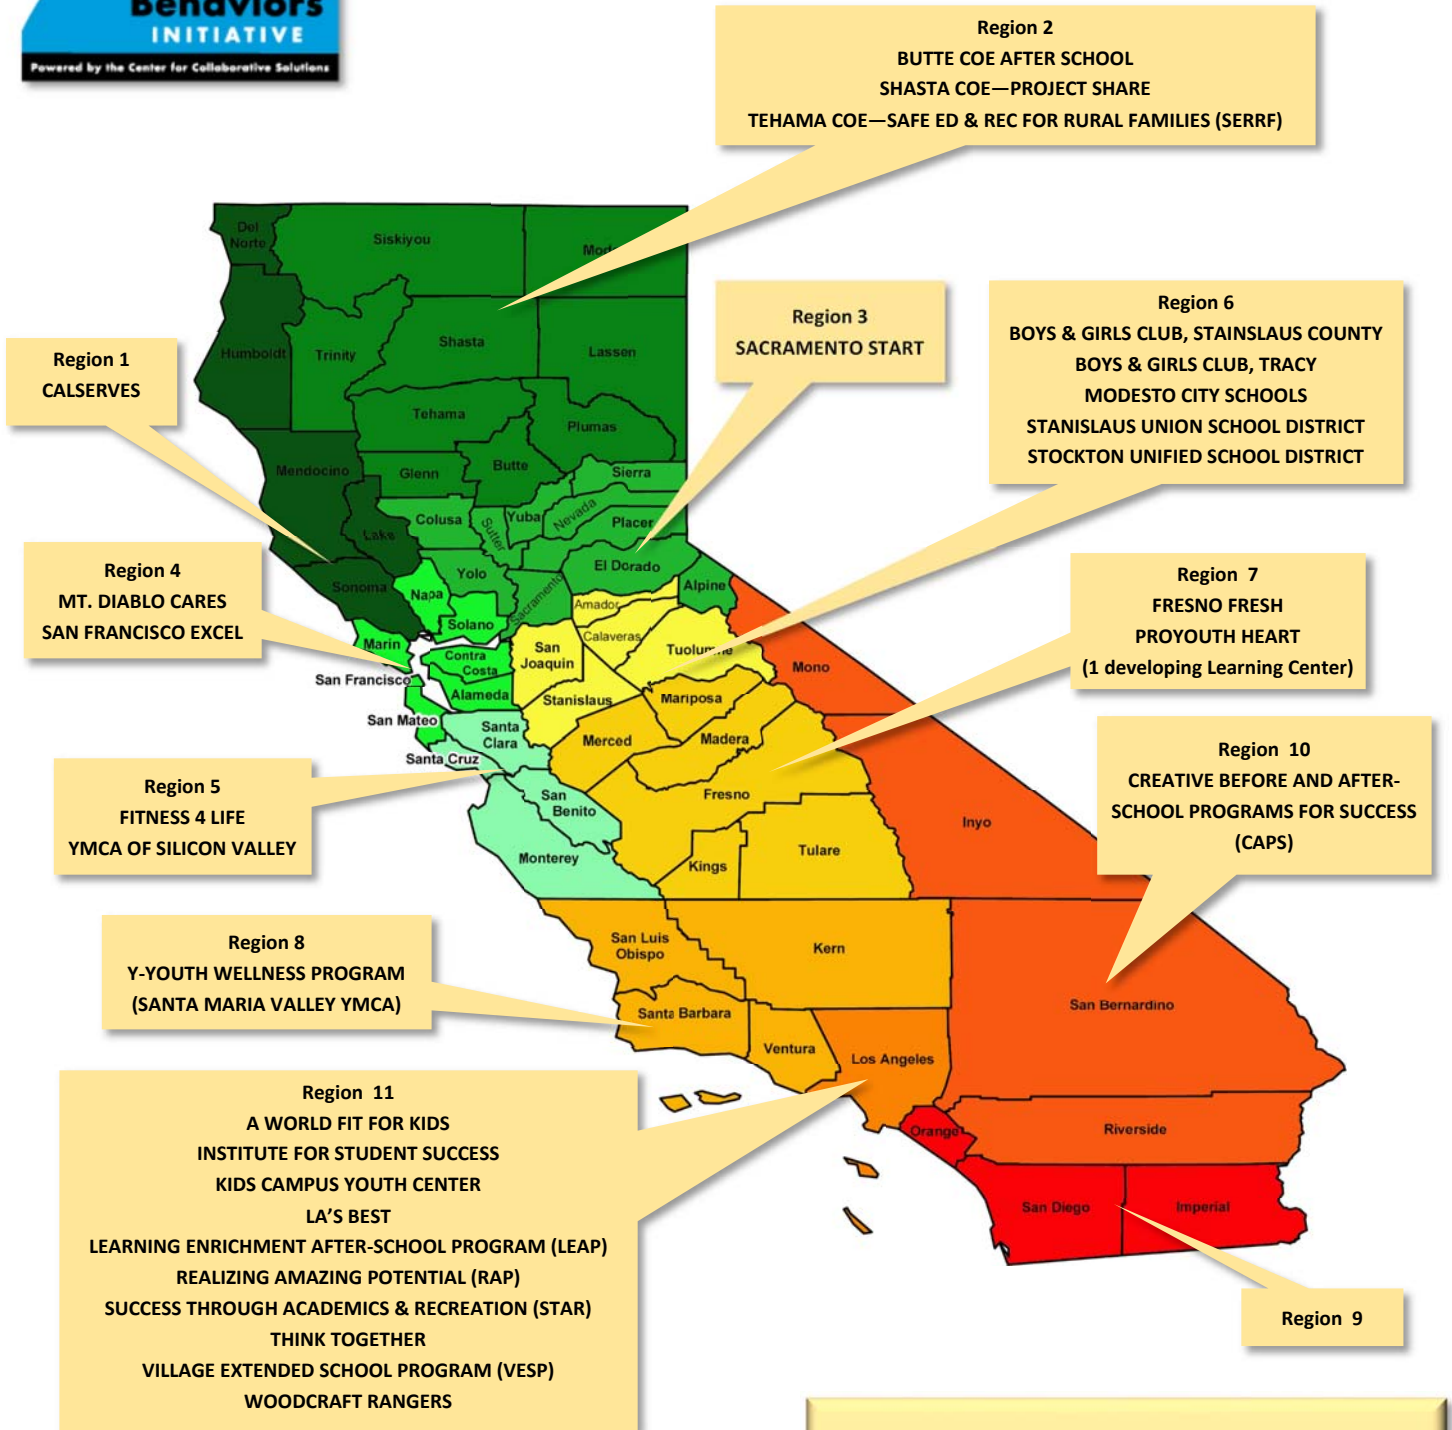

Healthy Behaviors Initiative Learning Centers

28 multi-site programs
37 Learning Centers
Close to 1000 sites implementing practices
www.HealthyBehaviorsInitiative.org